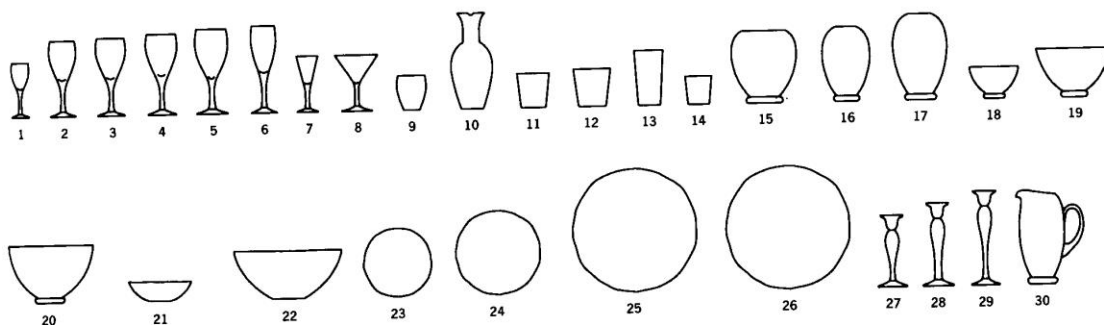

d.

Design: Anna Ehrner.
Handmade. Handgjord.

Felicia

1 WINE 2 3/5 OZ 1/BOX VIN 7 1/2 CL 1/KART H: 5 3/4" 145 MM	24903 80:--	12 DOF 1/BOX DOF 1/KART H: 4" 100 MM	24989 85:--	*22 BOWL 1/BOX SKÅL 1/KART Ø: 11 3/8" 290 MM	59316 125:--
2 WINE 5 1/4 OZ 1/BOX VIN 15 CL 1/KART H: 7 7/8" 200 MM	24905 94:--	13 HIGHBALL 1/BOX GROGG 1/KART H: 5 3/4" 145 MM	24990 85:--	23 SMALL PLATE 2/BOX ASSIETT 2/KART Ø: 7 1/8" 180 MM	79215 19:--
3 WINE 7 OZ 1/BOX VIN 20 CL 1/KART H: 8" 205 MM	24906 99:--	14 COCKTAIL 1/BOX COCKTAIL 1/KART H: 3" 75 MM	24991 78:--	*24 PLATE 2/BOX TALLRIK 2/KART Ø: 10" 255 MM	79315 31:--
4 WINE 8 4/5 OZ 1/BOX VIN 25 CL 1/KART H: 8 1/2" 215 MM	24907 105:--	*15 VASE 1/BOX VAS 1/KART H: 7 5/8" 195 MM	49315 327:--	*25 DISH 1/BOX FAT 1/KART Ø: 13" 330 MM	79316 65:--
5 WINE 10 3/5 OZ 1/BOX VIN 30 CL 1/KART H: 8 7/8" 225MM	24908 116:--	16 VASE PURPLE 1/BOX VAS LILA 1/KART H: 7 7/8" 200 MM	49215 284:--	*26 CAKE PLATE 1/BOX TÄRTFAT 1/KART Ø: 13" 330 MM	79317 65:--
6 CHAMPAGNE 1/BOX CHAMPAGNE 1/KART H: 9 1/4" 235 MM	24921 99:--	17 VASE GREEN 1/BOX VAS GRÖN 1/KART H: 9" 230 MM	49216 327:--	27 CANDLESTICK 1/BOX LJUSSTAKE 1/KART H: 7 1/2" 190 MM	69115 200:--
7 AQUAVIT 1/BOX SNAPS 1/KART H: 5 7/8" 150 MM	24925 82:--	18 BOWL 1/BOX SKÅL 1/KART Ø: 5 1/8" 130 MM 59215 PURPLE/LILA 59216 GREEN/GRÖN	235:-- 214:--	28 CANDLESTICK 1/BOX LJUSSTAKE 1/KART H: 8 5/8" 220MM	69116 220:--
8 MARTINI 1/BOX MARTINI 1/KART H: 5 7/8" 150 MM	24933 116:--	19 BOWL BLUE 1/BOX SKÅL BLÅ 1/KART Ø: 7 7/8" 200 MM	59217 325:--	29 CANDLESTICK 1/BOX LJUSSTAKE 1/KART H: 9 7/8" 250MM	69117 245:--
9 TUMBLER 1/BOX TUMBLER 1/KART H: 3 3/4" 95 MM	24951 76:--	20 BOWL GREEN 1/BOX SKÅL GRÖN 1/KART Ø: 9 1/2" 240 MM	59218 430:--	30 JUG BLUE 1/BOX KANNA BLÅ 1/KART H: 9 7/8" 250 MM	89215 468:--
10 CARAFE 1/BOX KARAFF 1/KART H: 10" 255MM	24962 189:--	*21 BOWL 1/BOX SKÅL 1/KART Ø: 7 1/4" 185 MM	59315 37:--		
11 OF 1/BOX OF 1/KART H: 3 3/4" 95 MM	24988 80:--				

* = NEW ITEM/NYHET