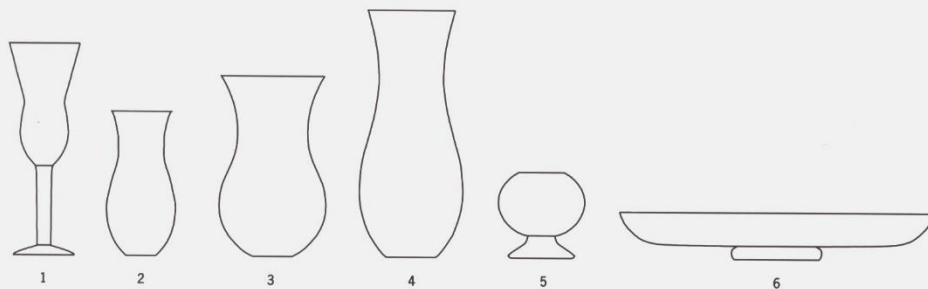

*Design: Gunnel Sablin.
Handmade. Handgjord.*

1. 1 GOBLET 1/BOX
   POKAL 1/KART
   H: 9 1/4" 235 MM
   99400 GREEN FROSTED/
   GRÖN FROSTAD
   99401 BLUE FROSTED/
   BLÅ FROSTAD
2. 2 VASE YELLOW-GREEN **49400**
   FROSTED 1/BOX
   VAS GULGRÖN
   FROSTAD 1/KART
   H: 6 1/4" 160 MM
3. 3 VASE GREEN FROSTED 1/BOX **49401**
   VAS GRÖN FROSTAD 1/KART
   H: 8" 200 MM
4. 4 VASE BLUE FROSTED 1/BOX **49402**
   VAS BLÅ FROSTAD 1/KART
   H: 10 5/8" 270 MM
5. 5 CANDLESTICK 1/BOX
   LJUSSTAKE 1/KART
   H: 3 3/4" 95 MM
   69400 GREEN/GRÖN
   69401 BLUE/BLÅ
6. 6 DISH 1/BOX
   FAT 1/KART
   Ø: 13 3/4" 350 MM
   79400 GREEN/GRÖNT
   79401 BLUE/BLÅTT