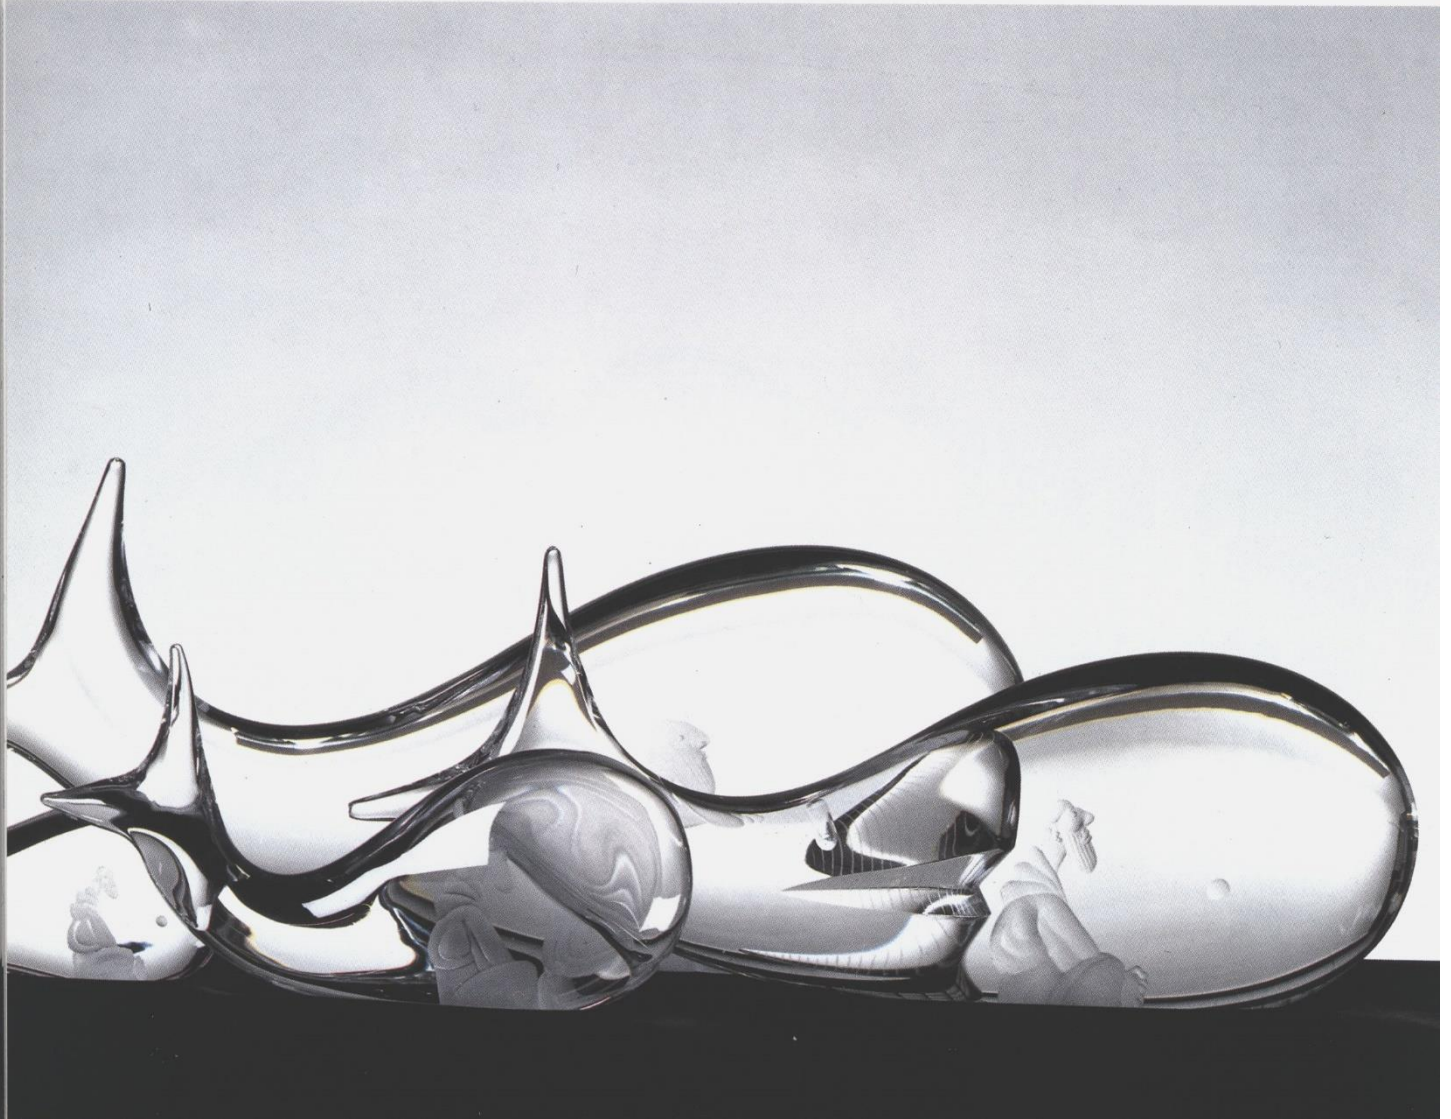

Kristall. Handgjord. Slipad.

1

1 BOWL 1/BOX
SKÅL 1/KART
∅: 6 1/2" 170 MM

57366

Jonah

*Design: Vicke Lindstrand.
Full lead crystal. Handmade. Engraved.
Kristall. Handgjord. Graverad.*

1

2