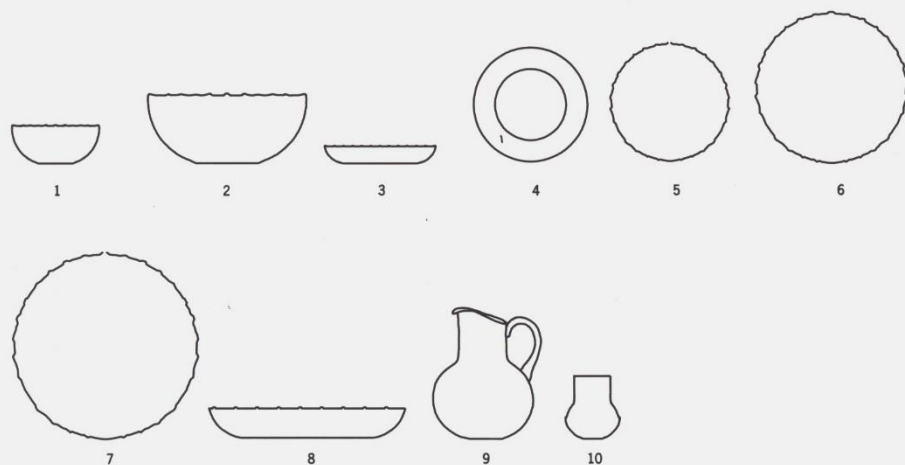

Design: Ann Wåhlström

1. 1 BOWL 1/BOX 59530
   SKÅL 1/KART
   Ø: 6 1/8" 155 MM
2. 2 BOWL 1/BOX 59532
   SKÅL 1/KART
   Ø: 11" 280 MM
3. 3 SMALL PLATE 1/BOX 79615
   ASSIETT 1/KART
   Ø: 7 7/8" 200 MM
4. 4 SMALL PLATE 1/BOX 79617 ORANGE/ORANGE
   ASSIETT 1/KART 79618 GREEN/GRÖN
   Ø: 7 7/8" 200 MM 79619 BLUE/BLÅ
5. 5 SMALL PLATE 2/BOX 79530
   ASSIETT 2/KART
   Ø: 7 7/8" 200 MM
6. 6 PLATE 2/BOX 79531
   TALLRIK 2/KART
   Ø: 10 1/4" 260 MM
7. 7 DISH 1/BOX 79532
   FAT 1/KART
   Ø: 12 1/2" 320 MM
8. 8 FRUIT DISH 1/BOX 79616
   FRUKTFAT 1/KART
   Ø: 12 1/2" 320 MM
9. 9 JUG 1/BOX 89530 YELLOW/GUL
   KANNA 1/KART 89531 ORANGE/ORANGE
   H: 9 1/4" 235 MM 89532 BLUE/BLÅ
10. 10 TUMBLER 1/BOX 99530 CLEAR/KLAR
    TUMBLER 1/KART
    H: 4 3/8" 110 MM

* = NEW ITEM/NYHET