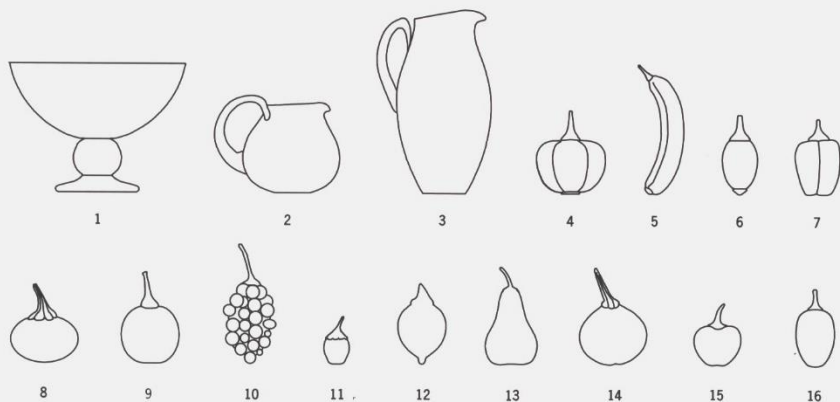

Friendship & Peace

*Design: Ulrica Hydman-Vallien.
Handpainted. Handmålad.*

1

1 DISH 1/BOX
FAT 1/KART
Ø: 15 1/4" 390 MM
79800 FRIENDSHIP
79801 PEACE

NEW LINE/NYSERIE

Frutteria

*Design: Gunnel Sablin.
Handmade. Handgjord.*