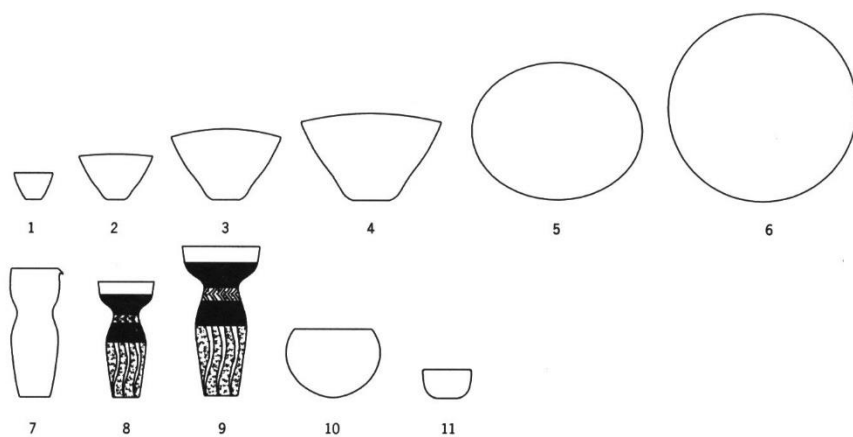

Design: Monica Backström./Handpainted. Handmålad.

1 MINIATURE BOWL 2/BOX
MINIATYRSKÅL 2/KART
H: 2 3/8" 60 MM
Ø: 3 1/8" 80 MM
7059930

2 BOWL
SKÅL
H: 3 3/4" 95 MM
7059805

3 BOWL
SKÅL
H: 5 1/8" 130 MM
7059806

4 BOWL
SKÅL
H: 6 1/2" 165 MM
7059807

5 PLATE OVAL
TALLRIK OVAL
Ø: 9 7/8" x 12 1/4" 250 x 310 MM
7079806

6 DISH
FAT
Ø: 15 1/4" 390 MM
7079807

7 JUG
KANNA
H: 10 5/8" 270 MM
7089910

8 VASE
VAS
H: 10 5/8" 270 MM
7040040

9 VASE
VAS
H: 13 3/4" 350 MM
7040041

10 SPHERICAL BOWL
SKÅL
H: 5 1/2" 140 MM
Ø: 6 5/8" 170 MM
7059932

11 HURRICANE
LJUSLYKTA
Ø: 4" 100 MM
H: 2 3/8" 60 MM
7060101