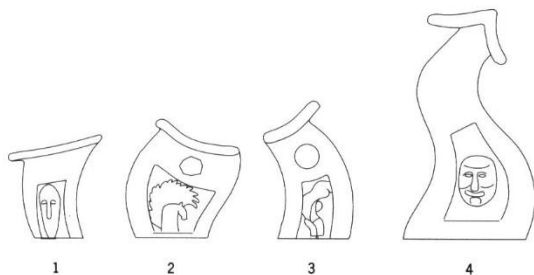

Design: Kjell Engman./Handmade. Handgjord.

1 SCULPTURE
INCL. LAMPSTAND EU STANDARD
SKULPTUR
INKL. LJUSSOCKEL EU STANDARD
H: 5 3/4" 145 MM
7090210

2 SCULPTURE
INCL. LAMPSTAND EU STANDARD
SKULPTUR
INKL. LJUSSOCKEL EU STANDARD
H: 7 1/4" 185 MM
7090211

3 SCULPTURE
INCL. LAMPSTAND EU STANDARD
SKULPTUR
INKL. LJUSSOCKEL EU STANDARD
H: 7 7/8" 200 MM
7090212

4 SCULPTURE
INCL. LAMPSTAND EU STANDARD
SKULPTUR
INKL. LJUSSOCKEL EU STANDARD
H: 12" 305 MM
7090213

ADAPTER
7005879 UK STANDARD
7005880 AU STANDARD
7005881 US STANDARD

NEW LINE/NY SERIE