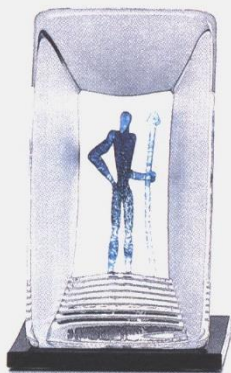

Viewpoints