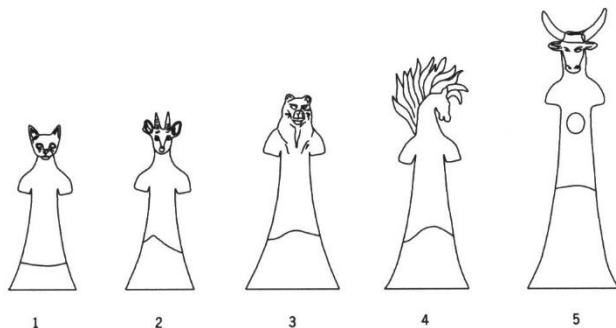

Design: Kjell Engman./Handmade. Handgjord.

1 SCULPTURE
SKULPTUR
H: 6 1/2" 165 MM
7090130 CAT/KATT

2 SCULPTURE
SKULPTUR
H: 6 7/8" 175 MM
7090131 DEER/HJORT

3 SCULPTURE
SKULPTUR
H: 7 5/8" 195 MM
7090132 BEAR/BJÖRN

4 SCULPTURE
SKULPTUR
H: 9" 230 MM
7090133 HORSE/HÄST

5 SCULPTURE
SKULPTUR
H: 10 7/8" 275 MM
7090134 BULL/TJUR