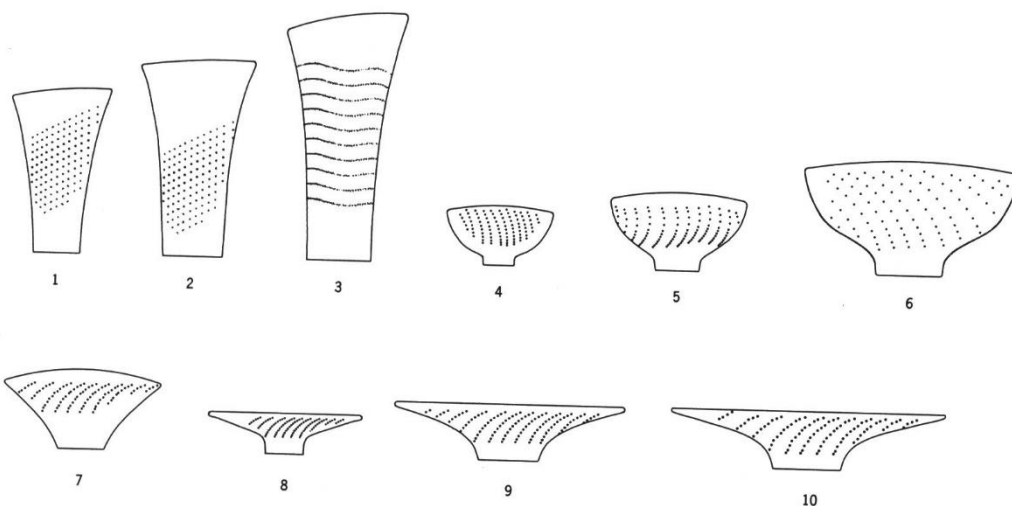

Design: Göran Wärff./Handmade. Handgjord.

1. 1 VASE
   VAS
   H: 8 5/8" 220 MM
   7040056 CLEAR BLUE/KLAR BLÅ
2. 2 VASE
   VAS
   H: 10 3/8" 265 MM
   7040057 BLUE PINK/BLÅ ROSA
3. 3 VASE
   VAS
   H: 12 3/4" 325 MM
   7040058 BLUE/BLÅ
4. 4 BOWL
   SKÅL
   Ø: 5 1/2" 140 MM
   7059910 GREEN BLUE/GRÖN BLÅ
5. 5 BOWL
   SKÅL
   Ø: 7 1/8" 180 MM
   7059911 BLUE AMBER/BLÅ BÄRNSTEN
6. 6 BOWL
   SKÅL
   Ø: 11" 280 MM
   7059912 BLUE PINK/BLÅ ROSA

1. 7 BOWL
   SKÅL
   Ø: 9 1/2" x 7 7/8" 240 x 200 MM
   H: 4 3/4" 120 MM
   * 7050206 AMBER BLUE/BÄRNSTEN BLÅ
2. 8 DISH
   FAT
   Ø: 8" 205 MM
   7070020 BLUE PINK/BLÅ ROSA
3. 9 DISH
   FAT
   Ø: 12" 305 MM
   7079910 BLUE PINK/BLÅ ROSA
4. 10 DISH
   FAT
   Ø: 15 x 11 3/8" 380 x 290 MM
   * 7070204 AMBER BLUE/BÄRNSTEN BLÅ

* = NEW ITEM/NYHET