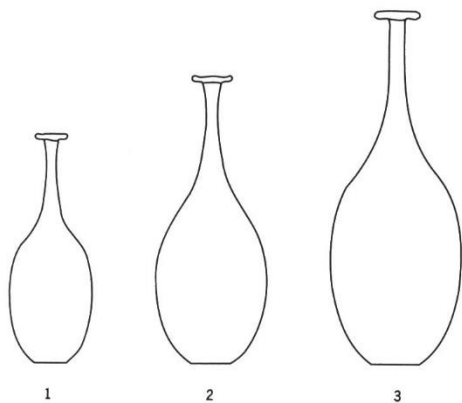

Design: Kjell Engman./Handmade. Handgjord.

1. 1 BOTTLE
   FLASKA
   H: 11 1/4" 290 MM
   7048838 BLUE/BLÅ
2. 2 BOTTLE
   FLASKA
   H: 14 1/4" 365 MM
   7048839 RED/RÖD
3. 3 BOTTLE
   FLASKA
   H: 17 3/4" 450 MM
   7048840 GREEN/GRÖN