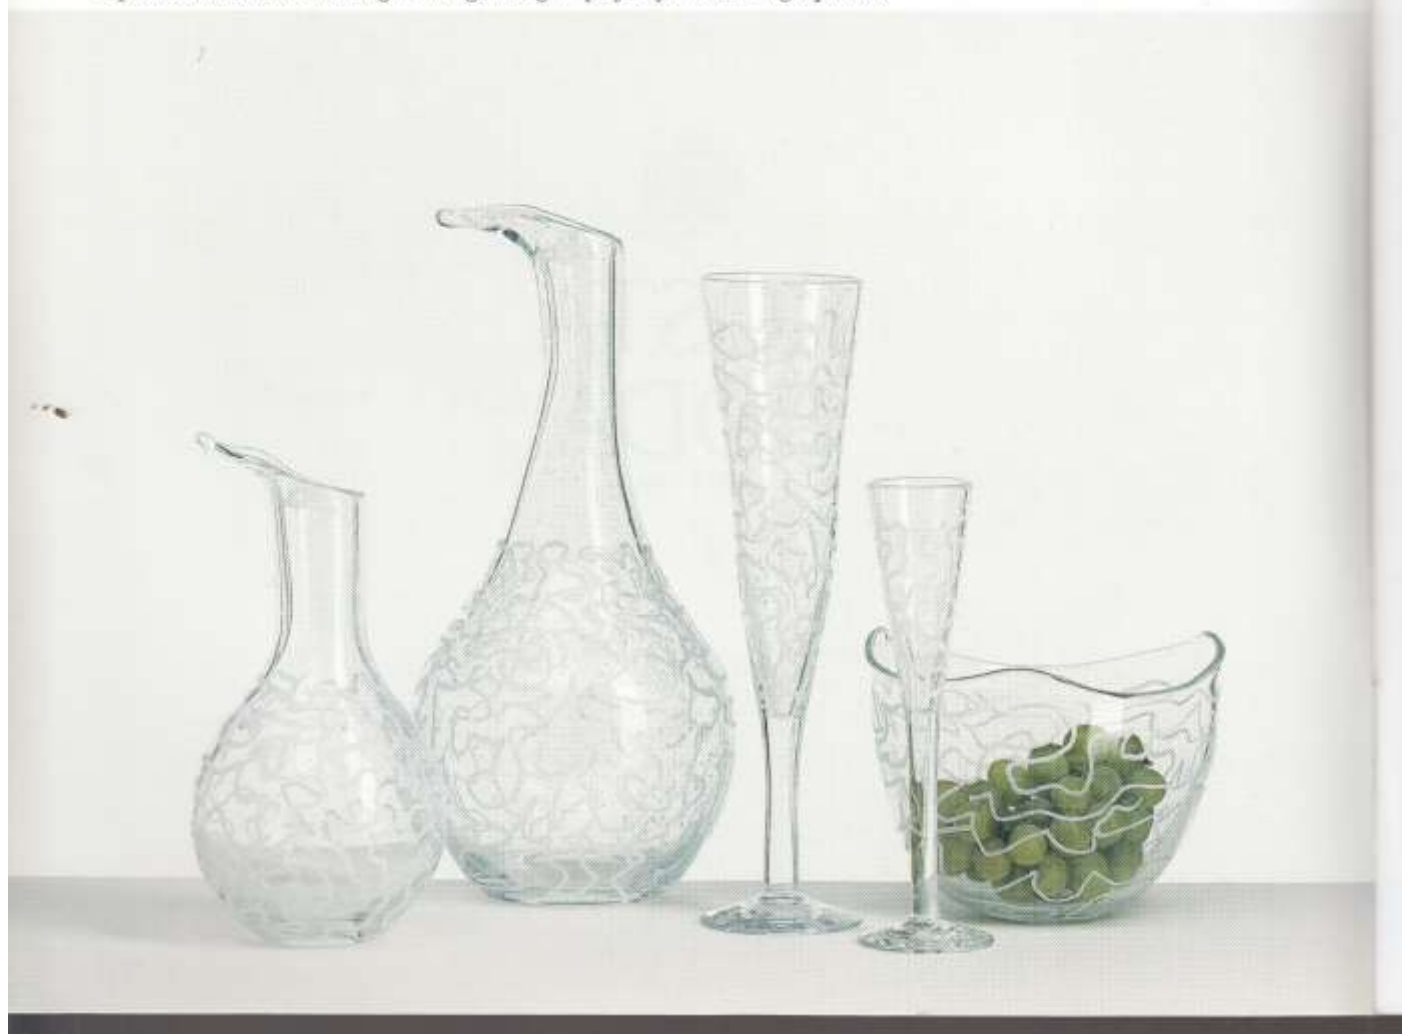

KOSTA BODA - THE ARTIST COLLECTION 2000

NEW ITEMS

**KOSTA
BODA**
SINCE 1742

Abrakadabra

*Giftig serie med oregelbunden kasad gravyr, passar till trolldrycken.
A poisonous series with irregular engravings – perfect for that magic potion!*