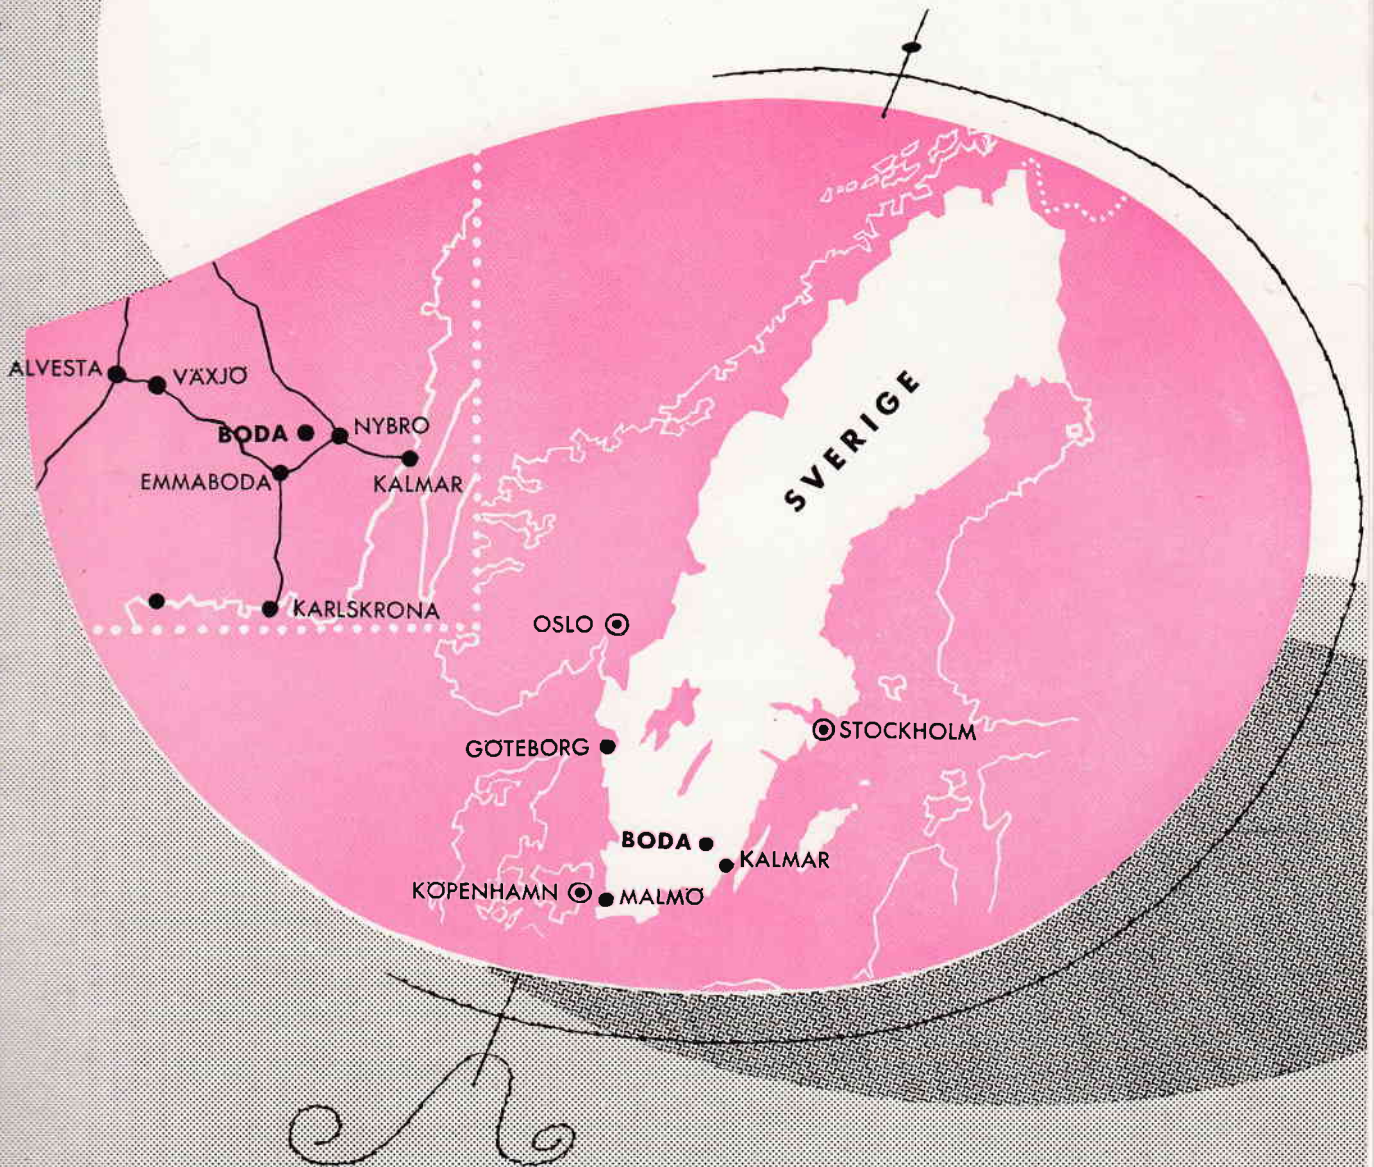

# BODA BRUKS AKTIEBOLAG

(Established in 1864)

Cable-address: Bodaglas, Kalmar

Postal address: Boda glasbruk, Sweden

Railway-station: Örsjö

Trade: Manufacturer of table-sets and fancy-lines in  
1/1-crystal, 1/2-crystal, soda quality and colour